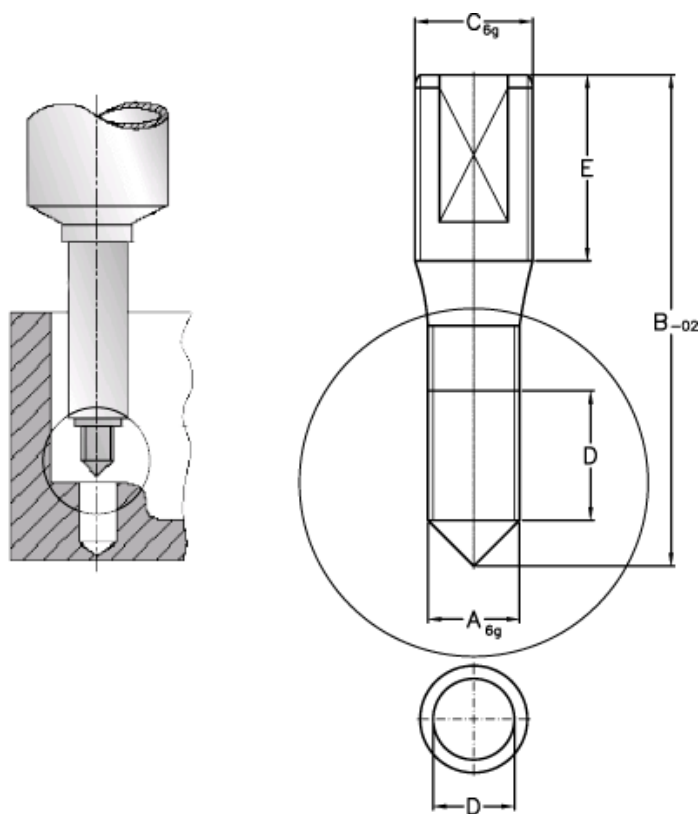

# Data Sheet

Article number: 12621000080710

Description: Threaded pin 621 000 080.710  
For M8

## Measures

A = M8  
B = 93.5  
C = M8  
D = 16.0  
E = 20